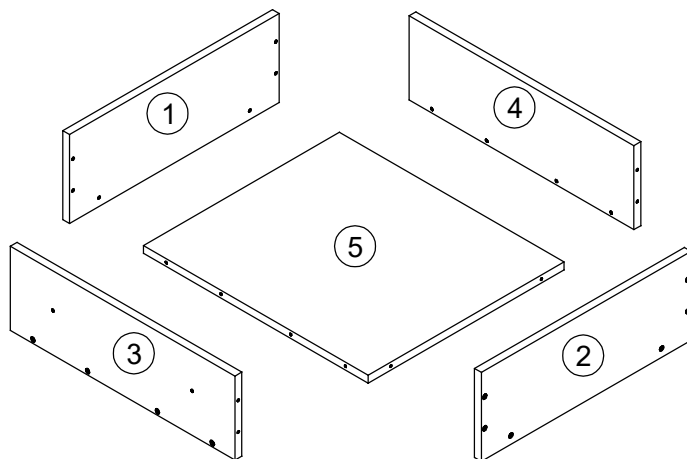

# Base Unit Four Drawers

A:12pcs  
ø7x48mm

B:12pcs  
ø8x40mm

C:4pcs

D:24pcs  
ø4x16mm

1

2

3

4

After installing the cabinet, install the drawer box according to the installation instructions of the drawer.

# Drawer Box

A:20pcs  
ø7x48mm

B:1pcs

C:2pcs  
ø4x26mm

D:10pcs  
ø4x16mm

A:14pcs

A:6pcs

C:2pcs