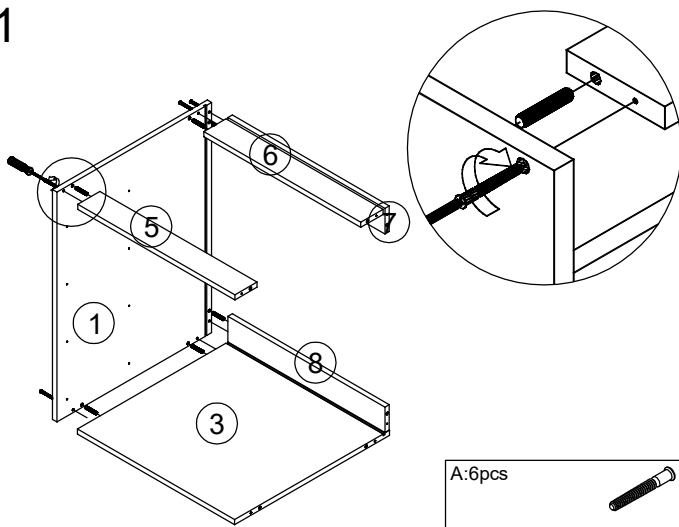

# Base Unit Four Drawers

A:12pcs  
ø7x48mm

B:12pcs  
ø8x40mm

C:4pcs

D:24pcs  
ø4x16mm

1

2

3

4

After installing the cabinet, install the drawer box according to the installation instructions of the drawer.

# Drawer Box

A:20pcs  
ø7x48mm

B:1pcs

C:2pcs  
ø4x26mm

D:10pcs  
ø4x16mm

A:14pcs

A:6pcs

C:2pcs

D:10pcs