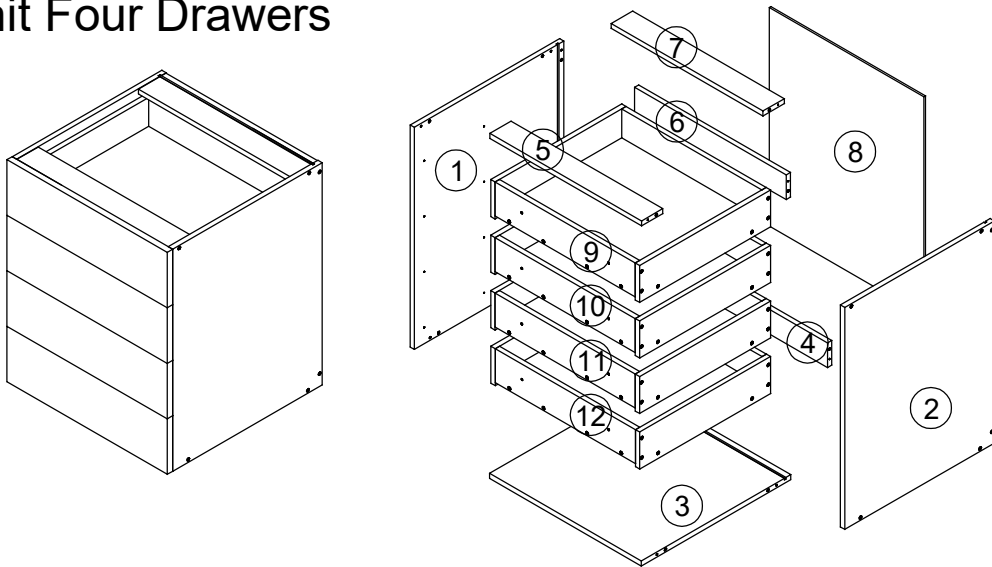

# Base Unit Four Drawers

A:12pcs  
ø7x48mm

B:12pcs  
ø8x40mm

C:4pcs

D:24pcs  
ø4x16mm

1

2

3

4

After installing the cabinet, install the drawer box according to the installation instructions of the drawer.

# Drawer Box

A:20pcs  
ø7x48mm

B:1pcs

C:2pcs  
ø4x26mm

D:10pcs  
ø4x16mm

A:14pcs

A:6pcs

C:2pcs