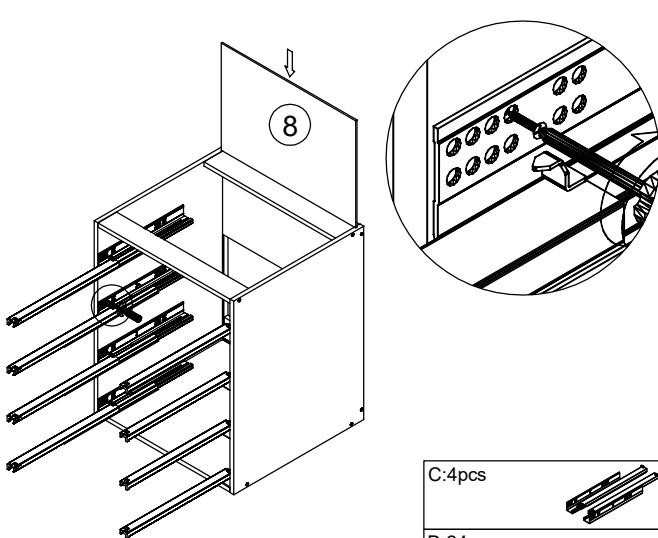

# Base Unit Four Drawers

A:12pcs  
ø7x48mm

B:12pcs  
ø8x40mm

C:4pcs

D:24pcs  
ø4x16mm

1

2

3

4

After installing the cabinet, install the drawer box according to the installation instructions of the drawer.

# Drawer Box

A:20pcs  
ø7x48mm

B:1pcs

C:2pcs  
ø4x26mm

D:10pcs  
ø4x16mm

A:14pcs

A:6pcs

C:2pcs